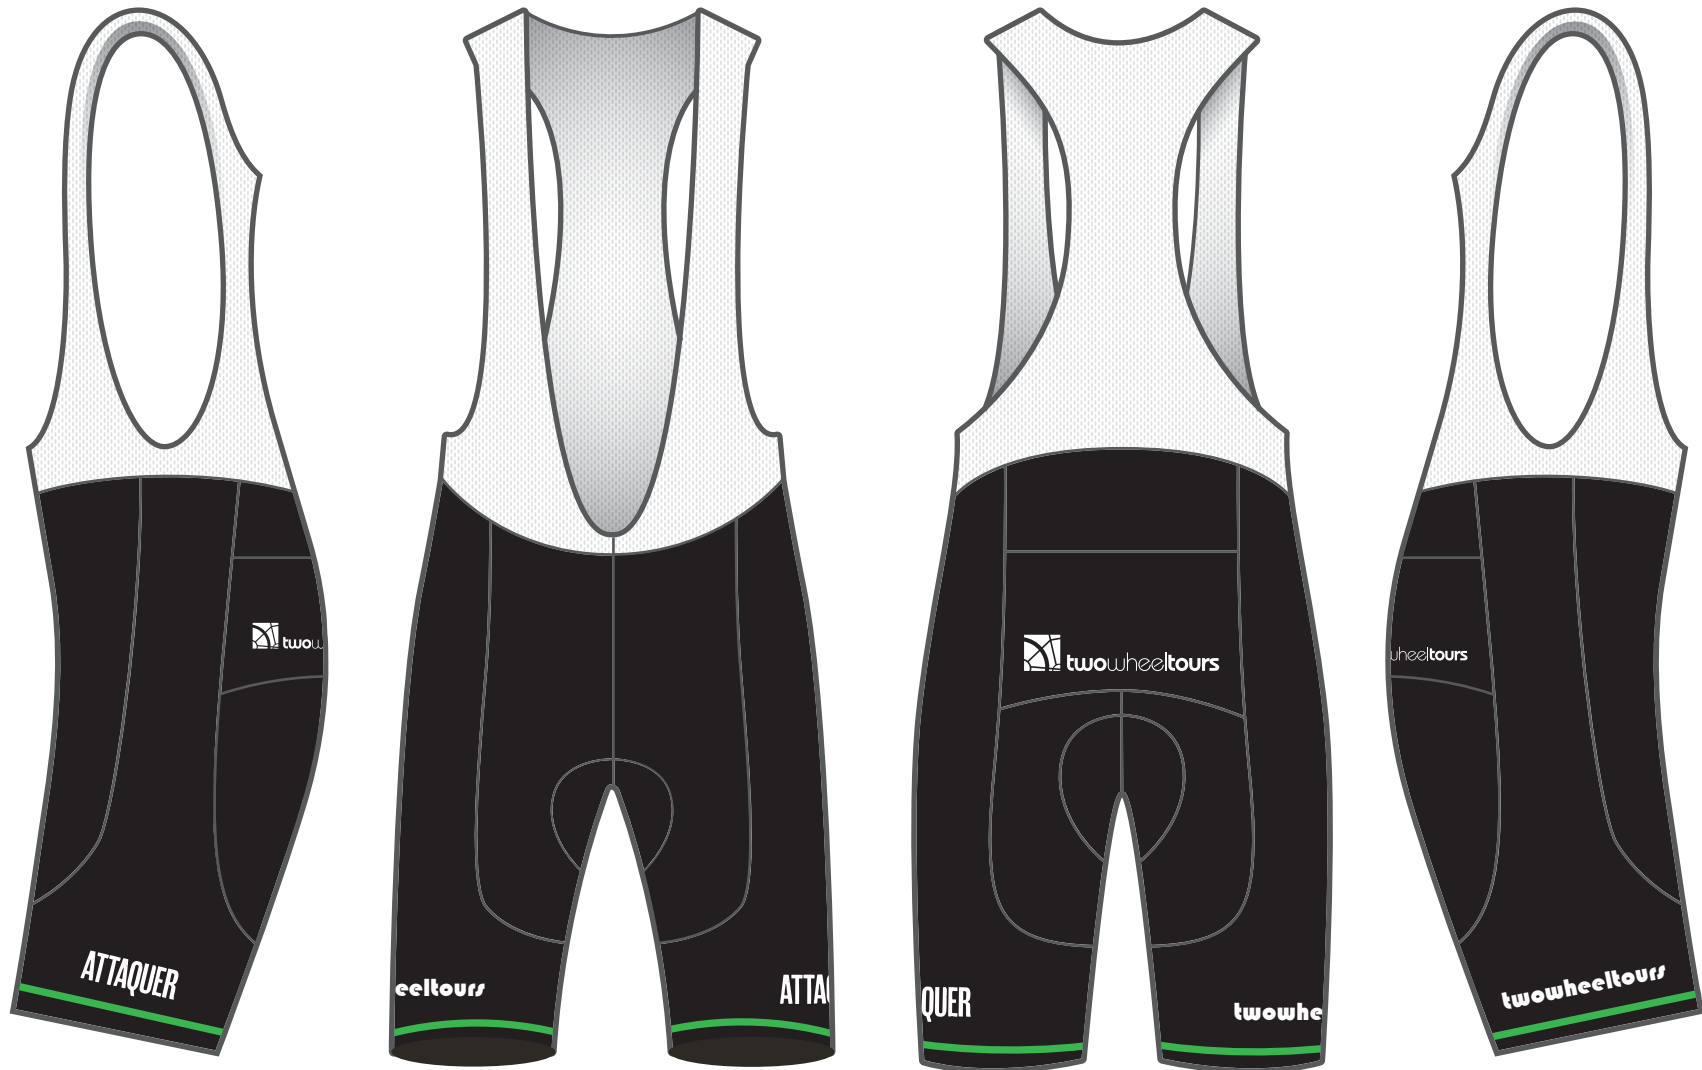

TWOWHEELTOURS

PANTONE COLOURS

-  BLACK
-  WHITE
-  PMS 361C

PANTONE COLOURS

- BLACK
- WHITE
- PMS 361C