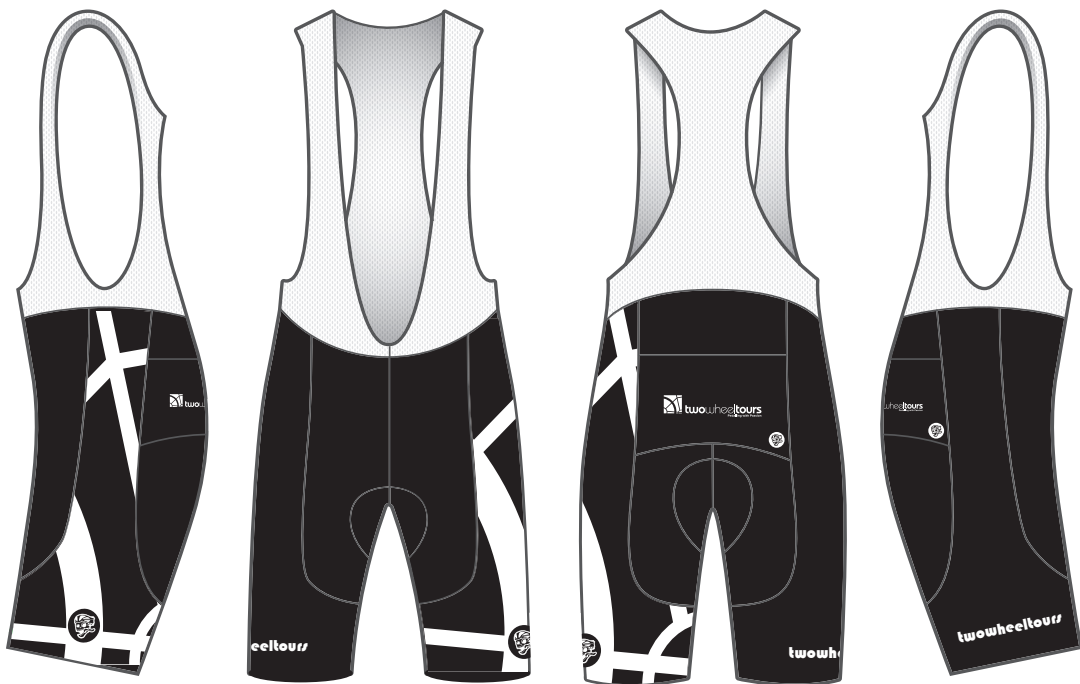

TWOWHEELTOURS

PANTONE COLOURS

- BLACK
- WHITE
- PMS 347C

PANTONE COLOURS

- BLACK
- WHITE
- PMS 347C